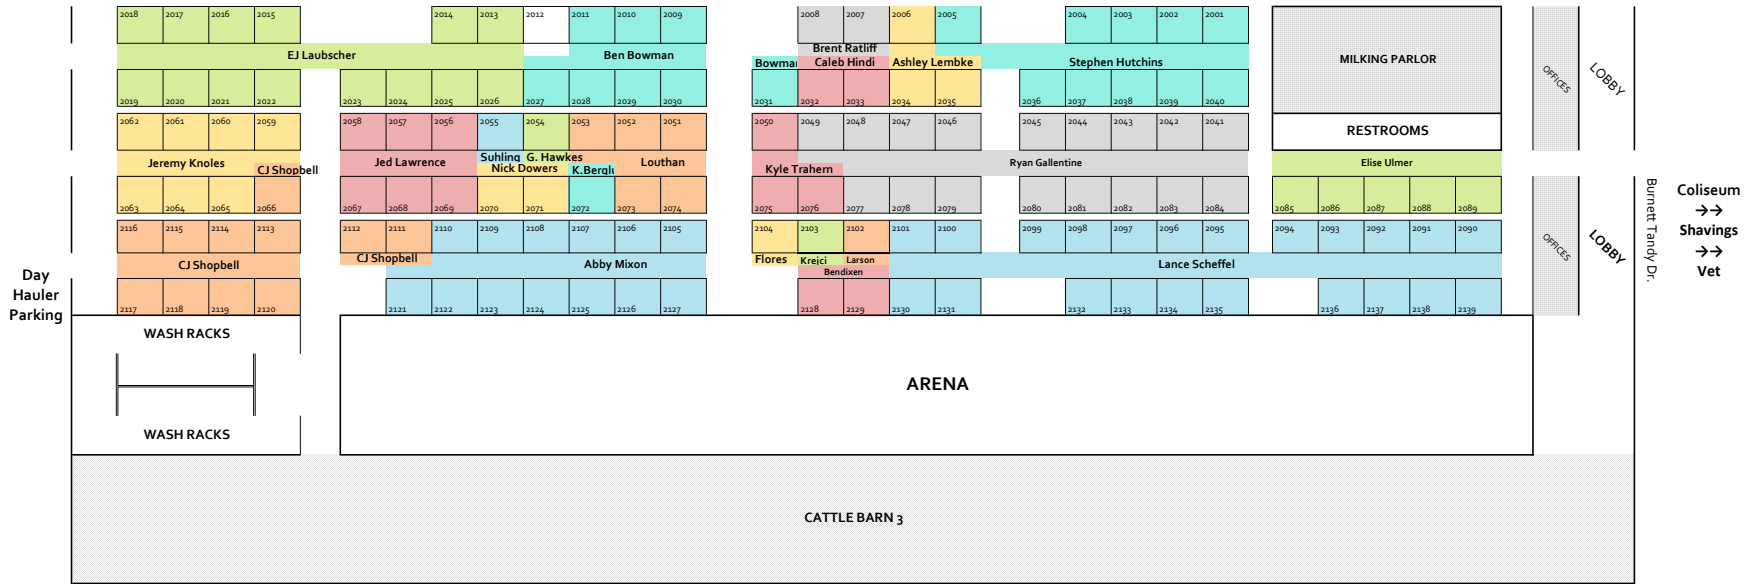

Watt Arena

Ramp down to Watt Arena

Exercise Arena											
----------------	--	--	--	--	--	--	--	--	--	--	--

# Cattle Barn 4

Rip Johnson Drive

Rip Johnson Drive

↓↓WATT ARENA / MONCRIEF STALLS ↓↓

→→ John Justin / Show Office / Trade Show →→

### Cattle Barn 3

### Cattle Barn 1

LOBBY

Burnett Tandy Dr.

Coliseum  
 ↕  
 Shavings  
 ↕  
 Vet

LOBBY

W.R. Watt Drive / Unloading Area

W.R. Watt Drive / Unloading Area

W.R. Watt Drive / Unloading Area