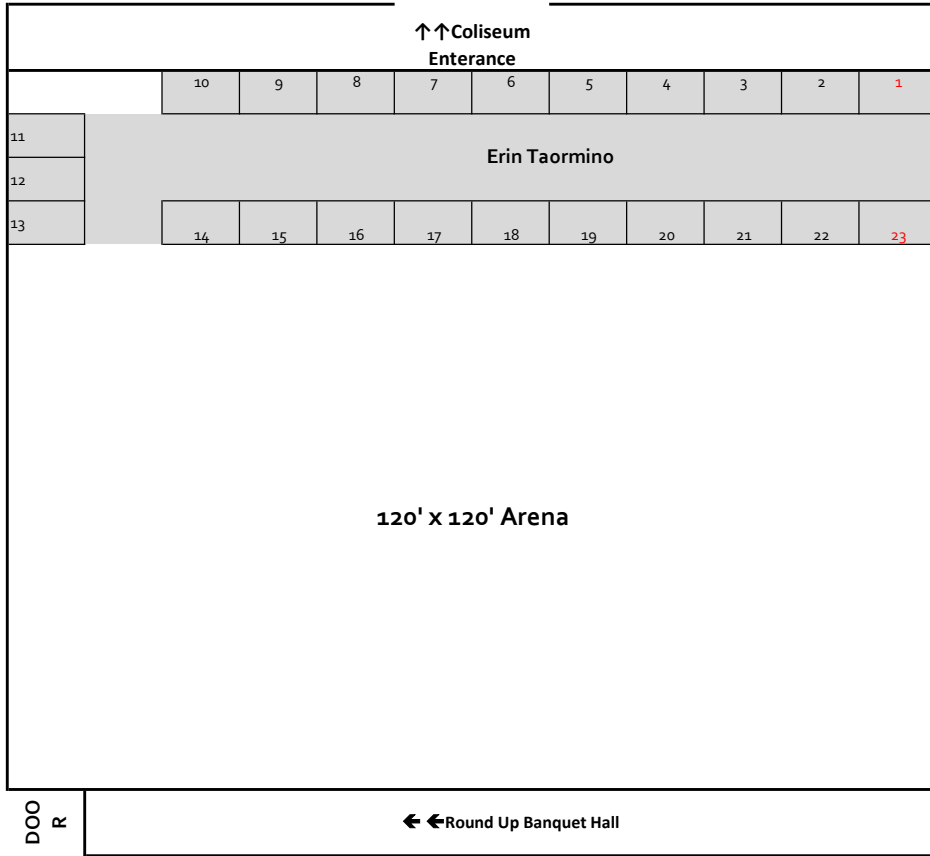

# Burnett Building - Stall Area 2 & 3

Storage	Cattle Holding Pens
---------	---------------------

John Justin → Praticce Pen → Show Office → Trade Show →

Youth Study Room & Business Center	Men's RR	Women's RR	Wash Rack
------------------------------------	----------	------------	-----------