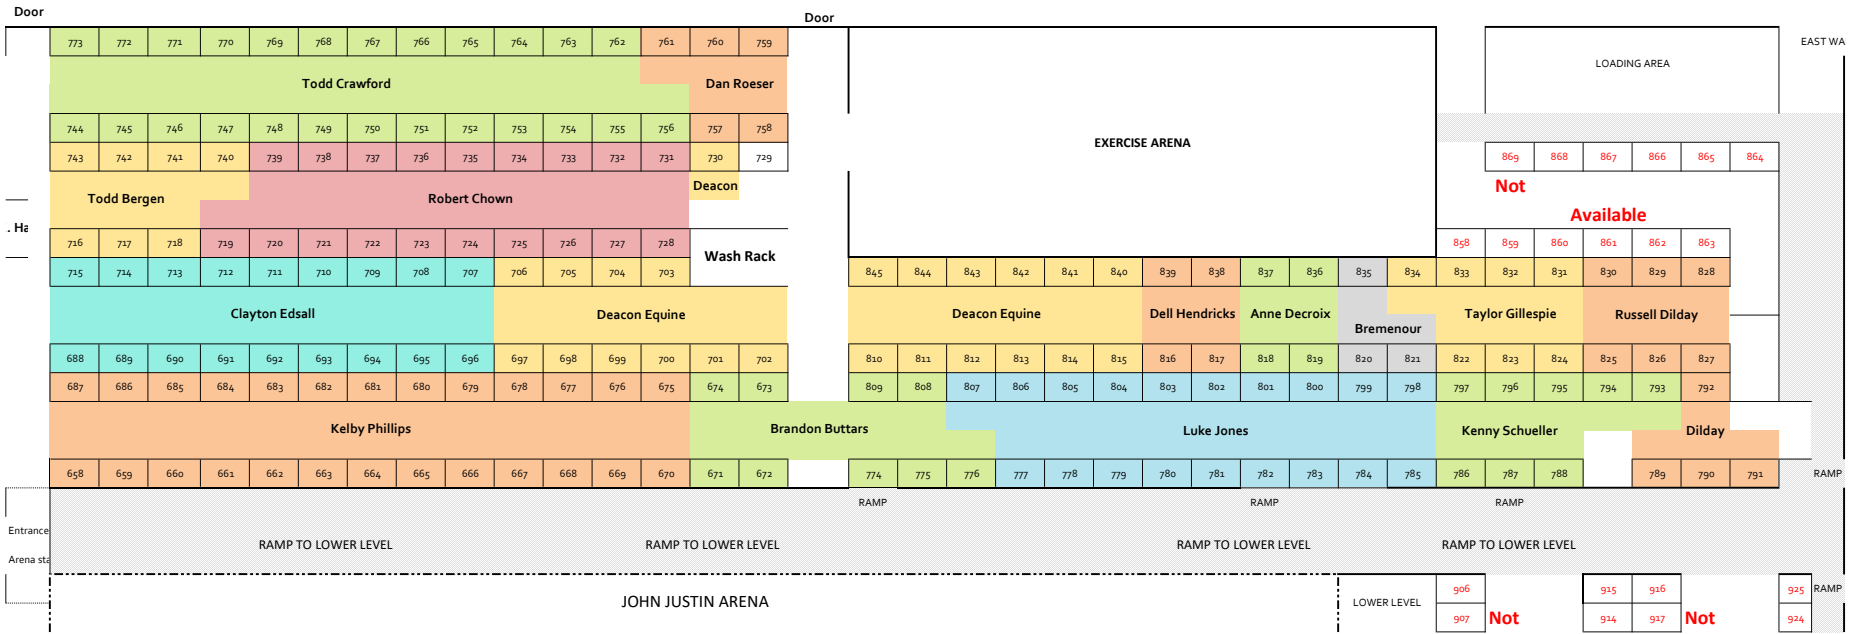

Richardson Bass Barn

Richardson Bass Barn

← Coliseum ← Round Up Banquet Hall ← Vet Office

Trade Show → Show Office → Practice Pen → John Justin

Door

# Burnett Building - Stall Area 2 & 3

Storage	Cattle Holding Pens
---------	---------------------

John Justin → Praticce Pen → Show Office → Trade Show →

Youth Study Room & Business Center	Men's RR	Women's RR	Wash Rack
------------------------------------	----------	------------	-----------