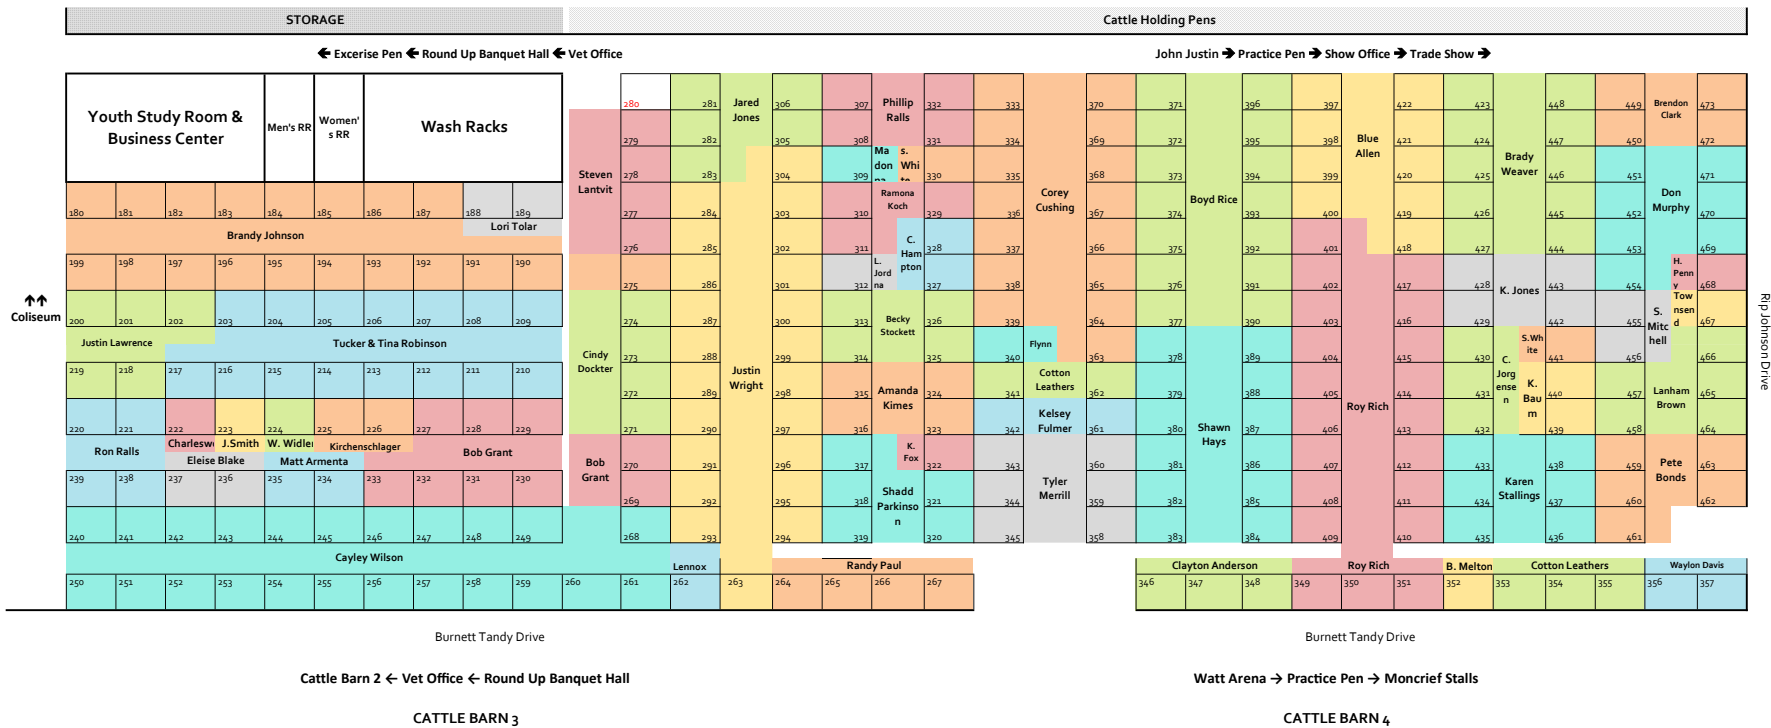

# Burnett Building - Stall Area 2 & 3

Storage	Cattle Holding Pens
---------	---------------------

John Justin → Praticce Pen → Show Office → Trade Show →

Youth Study Room & Business Center	Men's RR	Women's RR	Wash Rack
------------------------------------	----------	------------	-----------

Burnett Barn - Stall Area 5

Burnett Building - Stall Area 6