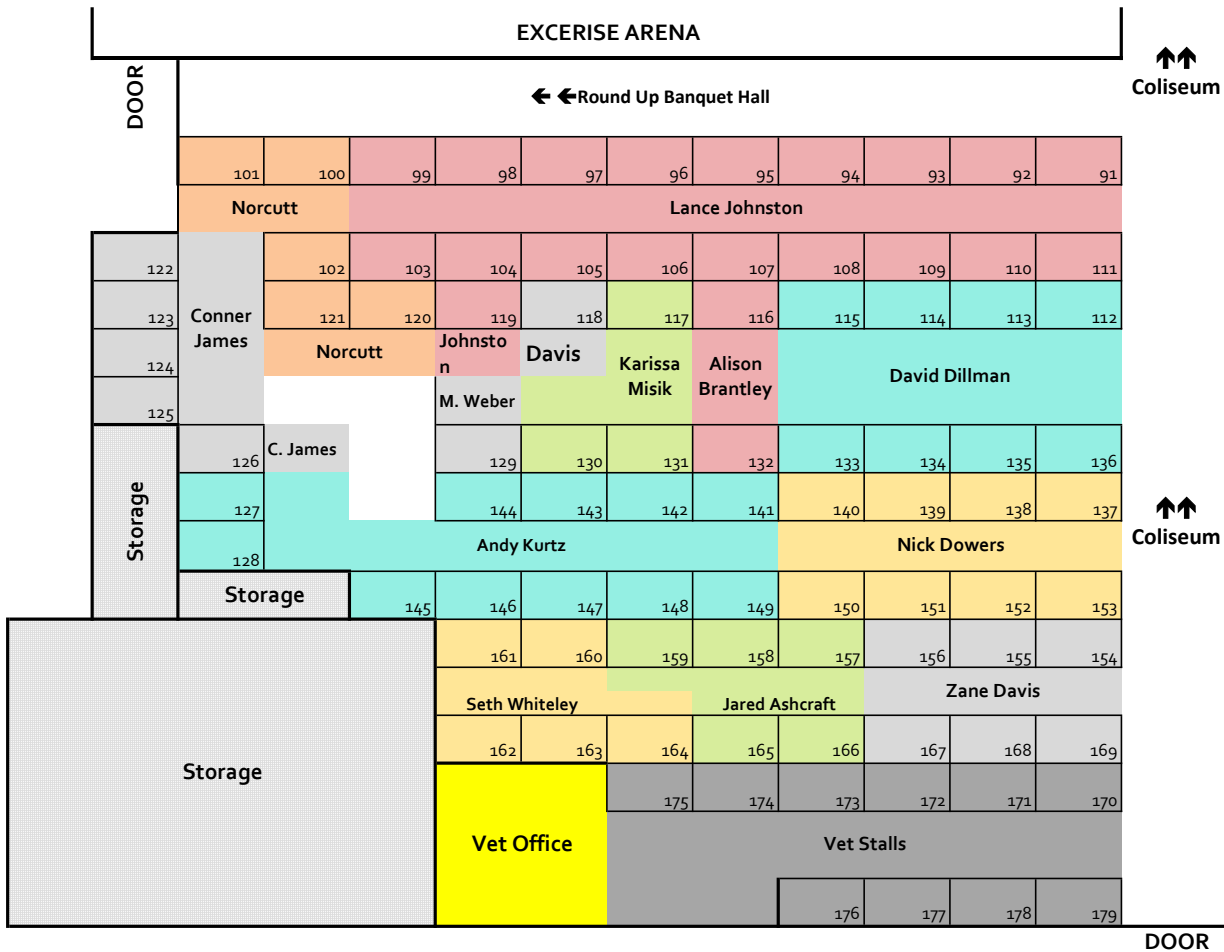

← Coliseum ← Round Up Banquet Hall ← Vet Office

Trade Show → Show Office → Practice Pen → John Justin

Door

# Burnett Building - Stall Area 2 & 3

Storage	Cattle Holding Pens
---------	---------------------

John Justin → Praticce Pen → Show Office → Trade Show →

Youth Study Room & Business Center	Men's RR	Women's RR	Wash Rack
------------------------------------	----------	------------	-----------