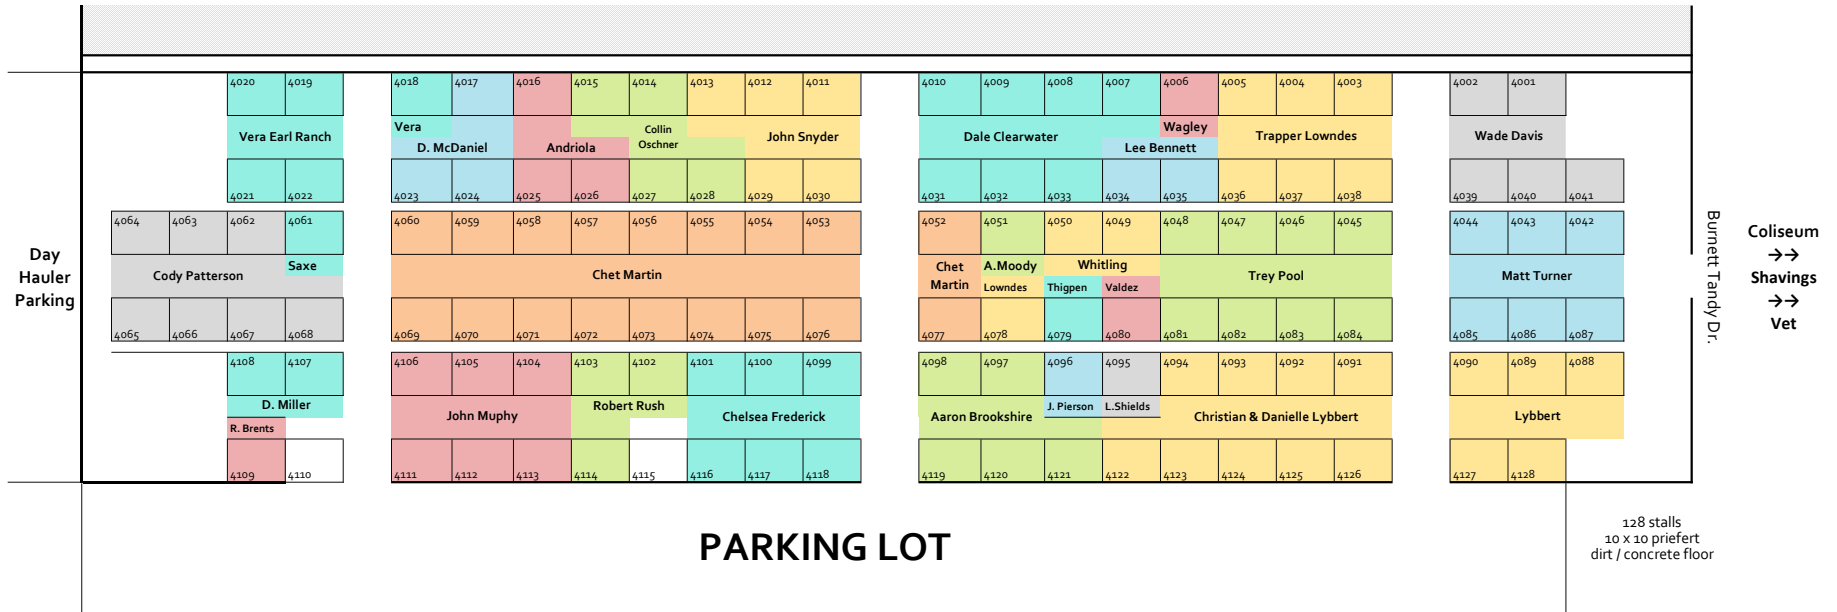

Cattle Barn 4

Rip Johnson Drive

Rip Johnson Drive

↓↓WATT ARENA / MONCRIEF STALLS ↓↓

→→ John Justin / Show Office / Trade Show →→