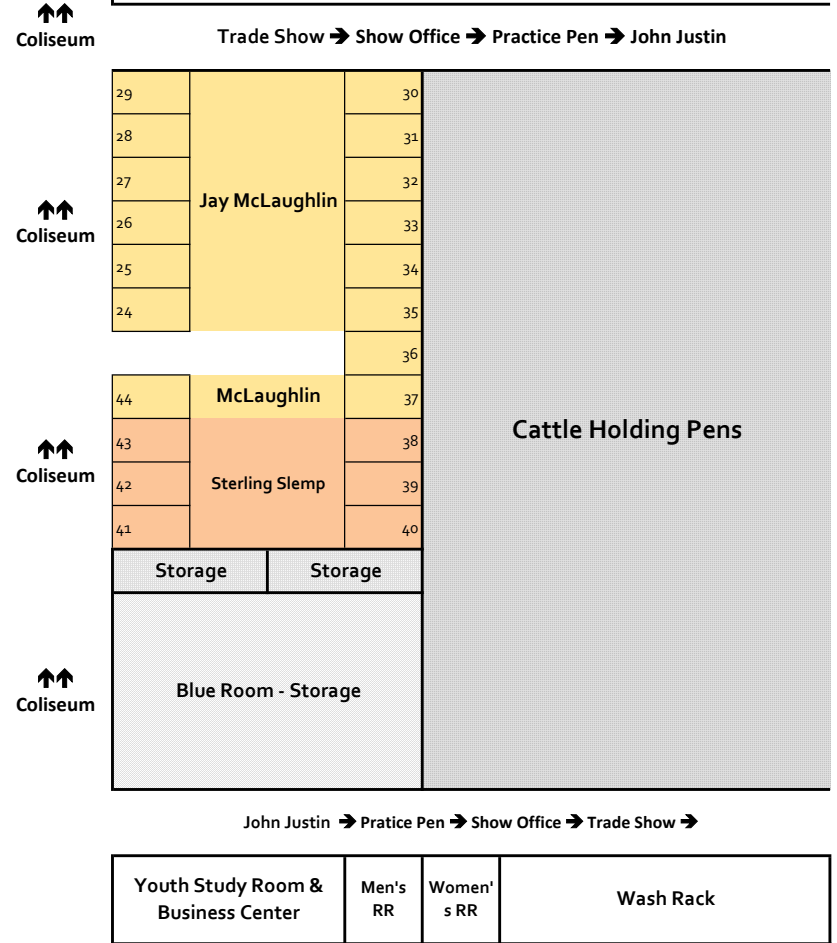

Richardson Bass Barn

Richardson Bass Barn

# Burnett Building - Stall Area 1

Door								Door			
512	S. Ferretti	Wash Racks		575	576	577	578			579	
511		Patrick Appleby								580	
510	T. Steed	513	534	Jason Grimshaw	535	552	Appleby	553	574	Mark Sigler	581
509	Barry Spinweber	514	533		536	551		554	573		582
508		515	532	Bill Weaver	537	550	Mark Sigler	555	572	J. Butler	583
507	516	531	538		549	556		571	584		
506	Ausbern	517	530	Faulkner	539	548	557	570	585		
505	Jace Sheridan	518	529	J Partridge	540	547	558	569	Jay Holmes	586	
504		519	528	Brad Barkemeyer	541	546	559	568		587	
503	Trent Pedersen	520	527		542	545	560	567	Robert Smith	588	
502		521	526	543	544	561	566	589			
501		522	525	Storage		562	565	590			
500	523	524			563	564	591				

← Coliseum ← Round Up Banquet Hall ← Vet Office

Trade Show → Show Office → Practice Pen → John Justin

Door

# Burnett Building - Stall Area 2 & 3

Storage	Cattle Holding Pens
---------	---------------------

John Justin → Praticce Pen → Show Office → Trade Show →

Youth Study Room & Business Center	Men's RR	Women's RR	Wash Rack
------------------------------------	----------	------------	-----------