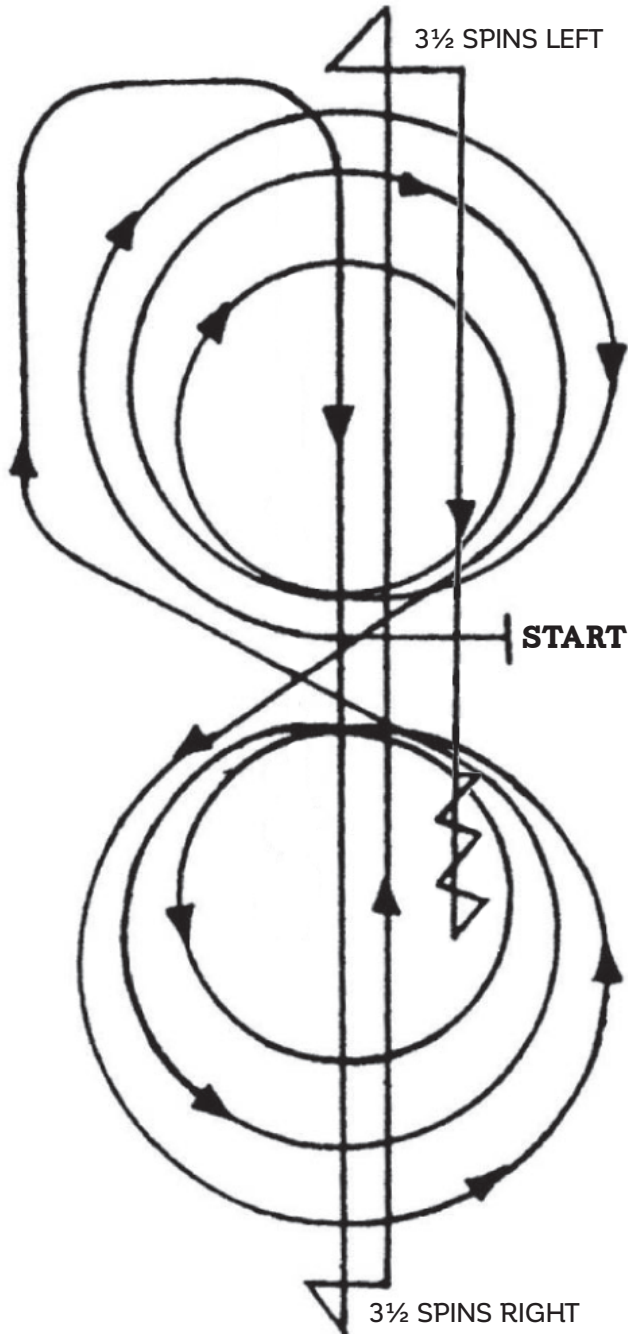

NRCHA ★ PATTERN 7

NATIONAL REINED COW HORSE ASSOCIATION

Trot to center of arena, stop. Start pattern facing towards judge.

1. Beginning on right lead and complete 3 circles, the first large, fast, the second small, slow, the third large, fast. Change leads to the left.
2. Complete 3 circles, the first large, fast, the second small, slow, the third, large, fast. Change leads to the right.
3. Continue loping around end of arena without breaking gait or changing leads.
4. Run down center of arena, past end marker and come to a sliding stop. Hesitate.
5. Complete 3½ spins to the right.
6. Run down center of arena past end marker come to sliding stop. Hesitate.
7. Complete 3½ spins to the left.
8. Run past center marker come to sliding stop.
9. Back up at least 10 feet. Hesitate to complete pattern.

*This pattern may be used as a lope in pattern, please refer to rule 20.6.