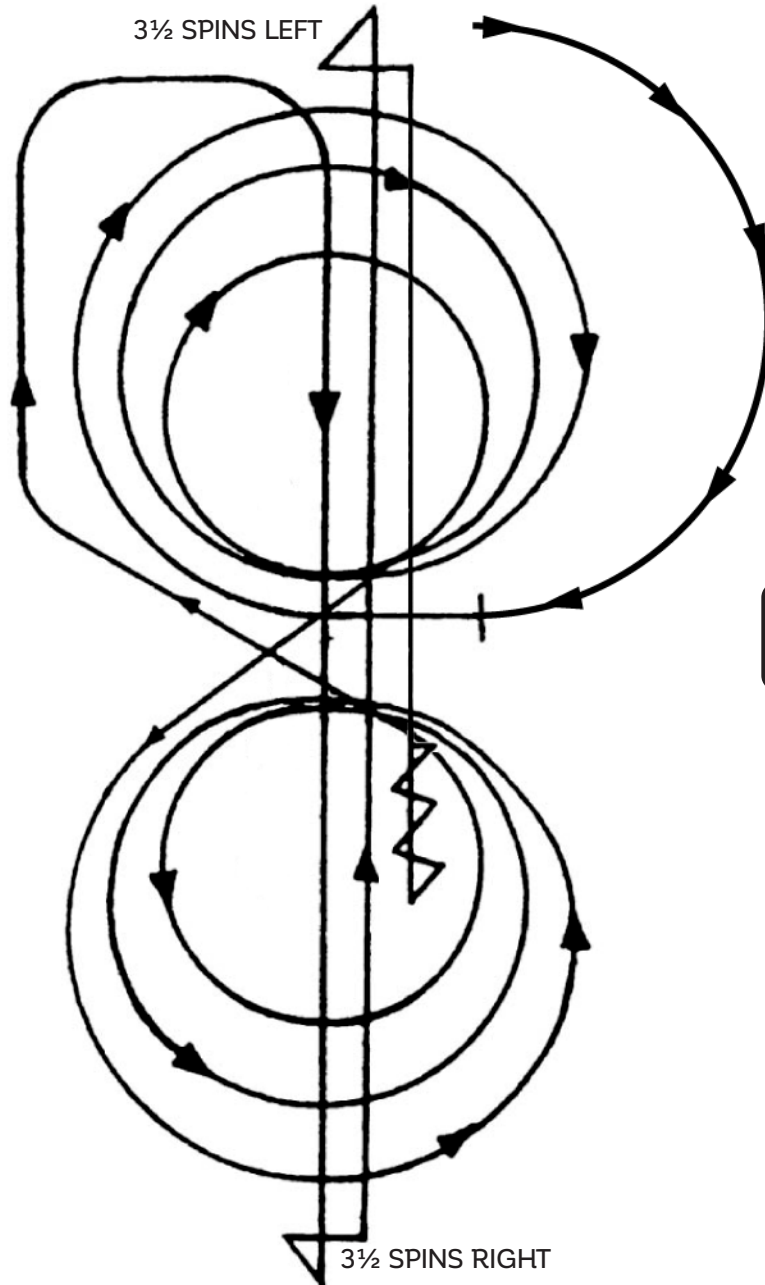

# NRCHA ★ PATTERN 3 - LOPE AWAY

NATIONAL REINED COW HORSE ASSOCIATION

Begin on right lead. At the center, without stopping or breaking gait, begin pattern facing away from the judge. Refer to rule 20.6.

1. Begin on right lead complete 3 circles to right, 2 large fast circles followed by 1 small slow circle, change to left lead.
2. Complete 3 circles to left, 2 large, fast circles followed by 1 small slow circle. Change to right lead.
3. Continue loping around end of arena without breaking gait.
4. Run up center of arena to far end past the end marker and come to a sliding stop.
5. Complete 3½ spins to the right.
6. Run up center of arena past the end marker, and come to a sliding stop.
7. Complete 3½ spins to the left.
8. Run back to middle of the arena past the center marker and come to a sliding stop.
9. Back at least 10 feet in a straight line. Hesitate to complete pattern.